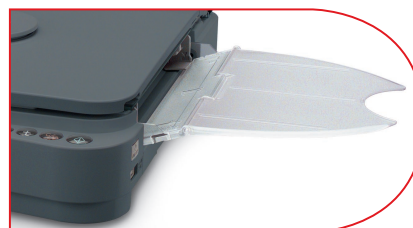

50-sheet bypass
(FC120 only)

COPIES ON OHP, COLOURED PAPER AND POSTCARDS

Both models copy on OHP film, coloured paper, postcard sizes and, of course, plain paper. While four optional colour cartridges - in blue, brown, green or red - add a touch of eye-catching colour to your work.

STYLISH, COMPACT DESIGN

These copiers are stylish in any surroundings, and are suitable for the smallest desk. A convenient carrying handle also ensures easy portability.