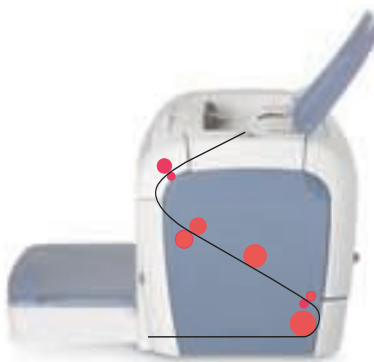

you can
Canon

Canon Europa N.V.
P.O. Box 2262, 1180 EG Amstelveen,
The Netherlands
www.canon-europe.com

Canon Inc.
30-2, Shimomaruko 3-Chome, Ohta-ku,
Tokyo 146-8501, Japan
www.canon.com

English Edition 0040W364
© Canon Europa N.V., 2003 (1003)