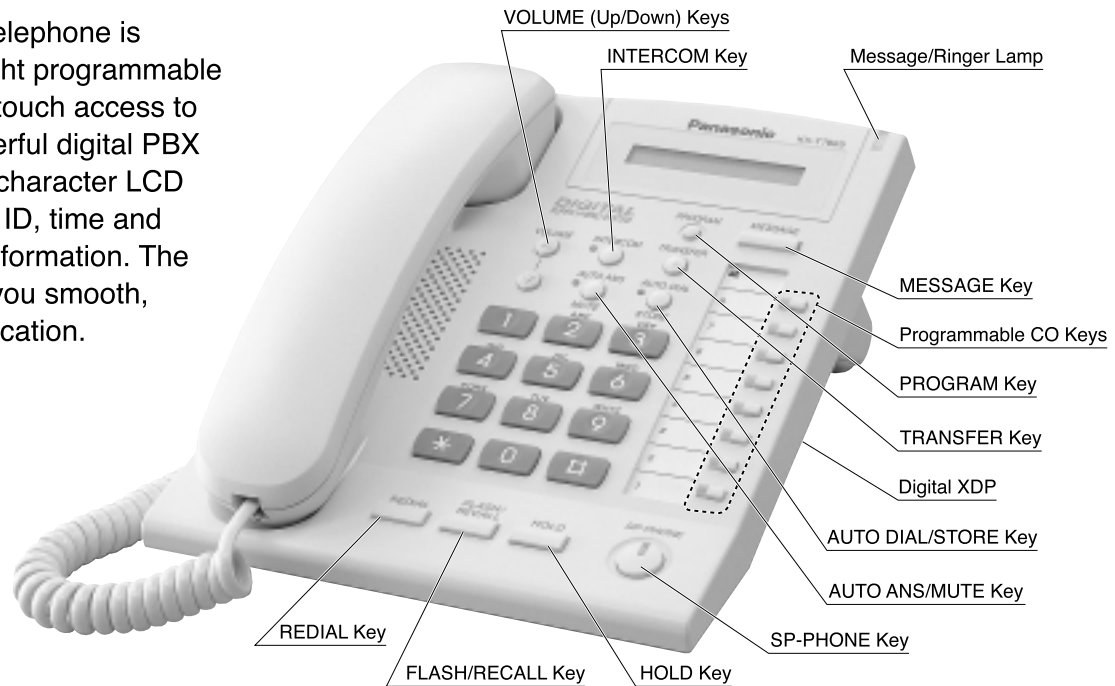

Panasonic

Preliminary

KX-T7665

New Cost-Effective Digital Proprietary Telephone

This new digital telephone is equipped with eight programmable CO keys for one-touch access to Panasonic's powerful digital PBX features. The 16-character LCD shows you Caller ID, time and date, and other information. The KX-T7665 gives you smooth, efficient communication.

16-Character LCD

The one-line, 16-character display shows you the caller's name and telephone number*, so you're ready to provide good customer service the moment you answer. It also shows the date and time, call duration, calling extension's number, and other useful information.

* To see the caller's name, the name and number must be registered in the PBX. To see the caller's number, you must subscribe to ISDN or an Analogue Caller ID Service.

Tilt-Angle Adjustment

The telephone adjusts to either of two angles for easier use and a smaller, space-saving footprint.

Digital eXtra Device Port (XDP)*

The Digital XDP allows you to increase the number of digital telephones without the need for additional cards, thus letting you improve your productivity.

* Digital XDP is only available when you use KX-TDA100/200 Ver.1.1 or later.